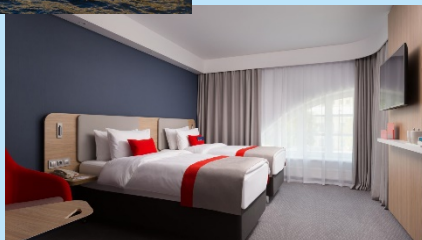

Holiday Inn Express St. Petersburg - Sadovaya is a 4-star venue offering modern rooms not far from Museum-Manor G.P. Derzhavin. The accommodation was opened in 2007.

Holiday Inn Express St. Petersburg - Sadovaya is located in the center of Saint Petersburg, close to the city's shopping area. Annunciation Bridge is 1.1 miles from this hotel. In addition, St.Peterburg House of Books is within a walking distance of the property.

A subway station is just a short walk away.