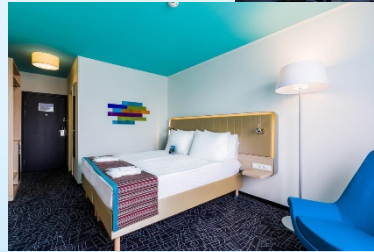

St. Petersburg

4* Hotels

Park inn Pribaltiyskaya

Park Inn By Radisson Pribaltiyskaya Hotel offers traditional accommodation nearly 3.2 miles from Nicholas Naval Cathedral of The Epiphany. The venue provides accommodation in Saint Petersburg since 1978.

Pulkovo airport is approximately a 25-minute drive away. In addition, Quay with Sphinxes is within a walking distance of the venue.

The hotel is located near a subway station.

Park Inn Pulkovskaya

Park Inn Pulkovskaya is situated in Moskovskiy district. It has 842 rooms on 6 floors.

The venue is located in the center of Saint Petersburg, 7 miles away from icebreaker Krasin. Planetarium №1 is 10 minutes' drive from the accommodation. Fitness Center Matritsa is within walking distance of this superior hotel. Pulkovskiy Park lies near the property.

The venue is close to a subway station.