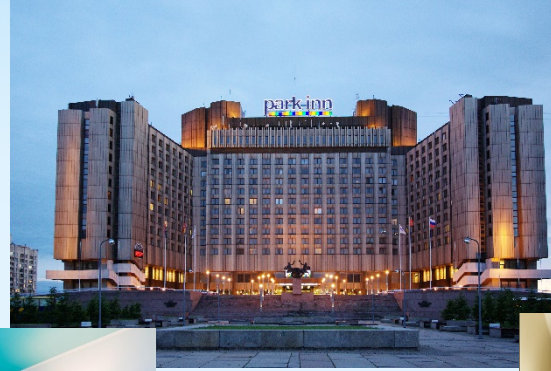

St.Petersburg

3* Hotels

Baltiia

A new cozy hotel, located in the historical and business part of Viborgsky district, 5 minutes' walk to metro station, close to the city center and major tourist attractions.

Asteria

Asteria Hotel is one of the best hotels in St Petersburg. Hotel is located in the very downtown of Saint-Petersburg on the Fontanka embankment just in 10 minutes walk from the main sightseeing, historical places and monuments. It is also conveniently located near six underground stations, such as "Sennaya Ploshad", "Sadovaya Ploshad", "Spasskaya", "Gostinny Dvor" and "Pushkinskaya".

St. Petersburg

4* Hotels

Park inn Pribaltiyskaya

Park Inn By Radisson Pribaltiyskaya Hotel offers traditional accommodation nearly 3.2 miles from Nicholas Naval Cathedral of The Epiphany. The venue provides accommodation in Saint Petersburg since 1978.

Pulkovo airport is approximately a 25-minute drive away. In addition, Quay with Sphinxes is within a walking distance of the venue.

The hotel is located near a subway station.

Park Inn Pulkovskaya

Park Inn Pulkovskaya is situated in Moskovskiy district. It has 842 rooms on 6 floors.