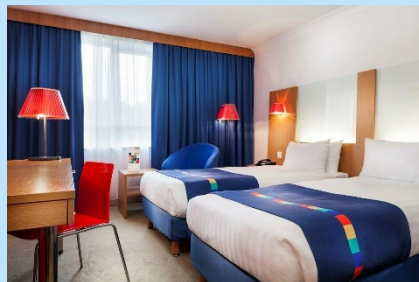

St. Petersburg

4* Hotels

Park inn Pribaltiyskaya

Park Inn By Radisson Pribaltiyskaya Hotel offers traditional accommodation nearly 3.2 miles from Nicholas Naval Cathedral of The Epiphany. The venue provides accommodation in Saint Petersburg since 1978.

Pulkovo airport is approximately a 25-minute drive away. In addition, Quay with Sphinxes is within a walking distance of the venue.

The hotel is located near a subway station.

Park Inn Pulkovskaya

Park Inn Pulkovskaya is situated in Moskovskiy district. It has 842 rooms on 6 floors.

The venue is located in the center of Saint Petersburg, 7 miles away from icebreaker Krasin. Planetarium №1 is 10 minutes' drive from the accommodation. Fitness Center Matritsa is within walking distance of this superior hotel. Pulkovskiy Park lies near the property.

The venue is close to a subway station.