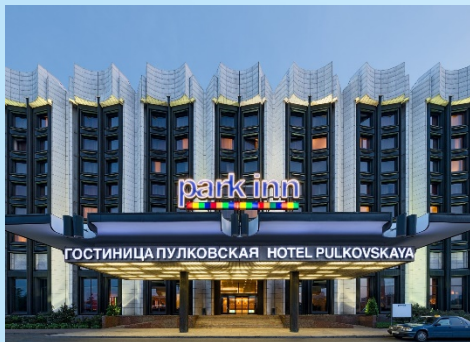

St.Petersburg

3* Hotels

Baltiia

A new cozy hotel, located in the historical and business part of Viborgsky district, 5 minutes' walk to metro station, close to the city center and major tourist attractions.

St. Petersburg

4* Hotels

Park inn Pribaltiyskaya

Park Inn By Radisson Pribaltiyskaya Hotel offers traditional accommodation nearly 3.2 miles from Nicholas Naval Cathedral of The Epiphany. The venue provides accommodation in Saint Petersburg since 1978.

Pulkovo airport is approximately a 25-minute drive away. In addition, Quay with Sphinxes is within a walking distance of the venue.

The hotel is located near a subway station.

Park Inn Pulkovskaya

Park Inn Pulkovskaya is situated in Moskovskiy district. It has 842 rooms on 6 floors.