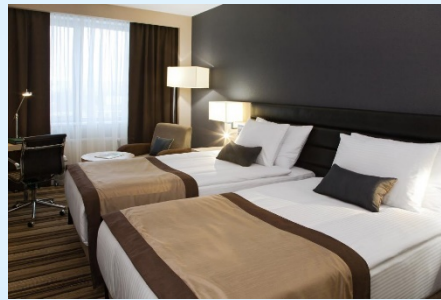

Moscow

4* Hotels

Park Inn by Radisson Izmailovo Moscow