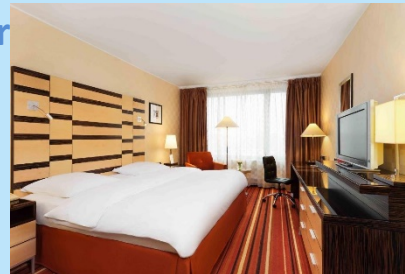

Moscow

3*/4* Hotels

TOURIST HOTEL COMPLEX «IZMAILOVO» («GAMMA», «DELTA»)

Situated just steps from Partizanskaya metro station, “Izmailovo” (“Gamma”, “Delta”) is the unique hotel complex in Russia, consisting of 3 and 4 star hotels. Surrounded by Izmailovo Park and Izmailovo Kremlin, its location puts Moscow travelers in an ideal setting for blending work and play, from where it takes just 10 minutes by metro to get to the very heart of Moscow – to the Red Square and the Kremlin.

Moscow

4* Hotels

Azimuth chain hotels
Olympiysky
Tulskaya
Smolenskaya

The uniqueness of the international hotel chain AZIMUT is in the application of a special SMART concept. Each hotel has a SMARTLiving Lobby that combines the functions of a reception, lobby, bar and library. SMART rooms are a special approach to space organization and technological details: transformer beds, a shower with the effect of a tropical downpour, a comfortable workplace and various options for storing clothes.

Each of our rooms features stylish décor and a work space, along with convenient amenities like cable TV. For your dining convenience, visit Park Café and Terrace or our Park Bar for fresh, tasty food and drinks. Work out in our fitness center, and stay connected with free high-speed wireless internet throughout the hotel. Additionally, the Park Inn offers 124 square meters of meeting space, providing an ideal event venue in the Russian capital.