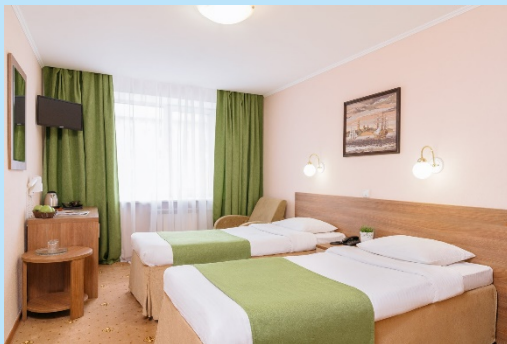

Average price for a group menu from 15EUR per person

St.Petersburg

3* Hotels

Rossiya

"Rossiya" Hotel – is one of the best three-star hotels in St. Petersburg. The hotel complex has a modern infrastructure for a comfortable tourist holiday, and for business trips to the Northern capital. In 2018, we carried out a complete renovation of the number of rooms. At your service, there are 392 modern comfortable rooms of Standard, Business, Comfort and Suite categories. The hotel is conveniently located a five minute walk from Park Pobedy metro station, which will allow you to easily reach any point of the city. The historical center of St. Petersburg is 15 minutes away. The new EXPOFORUM convention-and-exhibition centre is just 20 minutes by car from the hotel. Pulkovo International Airport is 10 km away.

St.Petersburg

3* Hotels

Baltiia

A new cozy hotel, located in the historical and business part of Viborgsky district, 5 minutes' walk to metro station, close to the city center and major tourist attractions.