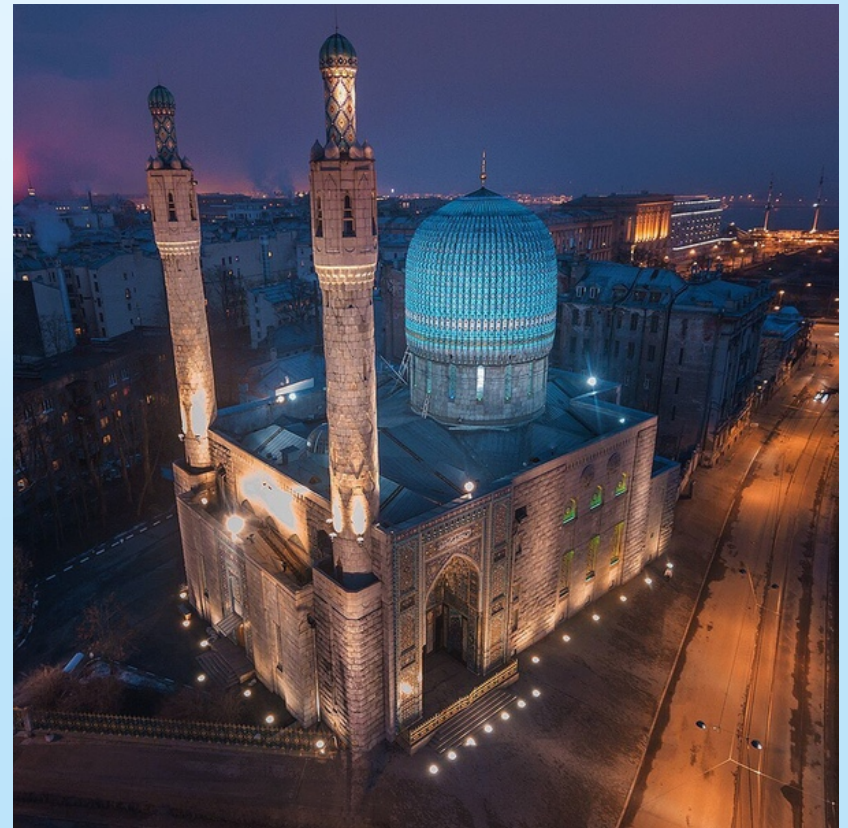

Our partners are the most famous and world's leading tour operators

We organize tours of any complexity upon the requests of our partners :

- **Moscow**
- **St.Petersburg**
- **The Golden Ring of Russia**
(Suzdal, Vladimir, Kostroma, Yaroslavl)
- **Sochi – the Capital of XXII Winter Olympic Games**
- **Other cities and regions of Russia**
(Kazan, Chechnya, Yekaterinburg, Novosibirsk, Irkutsk, Vladivostok, Petropavlovsk-Kamchatsky)

Moscow

3* Hotels

Ibis Moscow Oktyabrskoye Pole Hotel

The designer 3-star Ibis Moscow Oktyabrskoye Pole Hotel provides 24-hour front desk, dry cleaning and shoe shine to ensure guests a comfortable stay.

The venue is located in Schukino district, 3.1 km from Megasport Arena. The city center is 9 km away from the accommodation.

Moscow

3*/4* Hotels

TOURIST HOTEL COMPLEX «IZMAILOVO» («GAMMA», «DELTA»)

Situated just steps from Partizanskaya metro station, “Izmailovo” (“Gamma”, “Delta”) is the unique hotel complex in Russia, consisting of 3 and 4 star hotels. Surrounded by Izmailovo Park and Izmailovo Kremlin, its location puts Moscow travelers in an ideal setting for blending work and play, from where it takes just 10 minutes by metro to get to the very heart of Moscow – to the Red Square and the Kremlin.

Beautiful 14 levels building is located near the high road Kashyrskoye – on the way from “Domodedovo” airport to the city center. The surrounding is quiet and peaceful – the Moscow River is in the heart of beautiful landscape. Intourist Kolomenskoye offers 259 accommodations; meeting rooms and restaurants