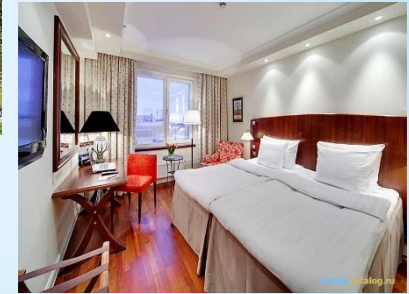

St.Petersburg

4* Hotels

Sokos Olympiya

Original Sokos Hotel Olympia Garden is located in the historical center of St. Petersburg and has an easy transport access to the airport, Expoforum and Moskovsky railway station. The hotel is a perfect destination for cosy living and smart working. Original Sokos Hotel Olympia Garden is surrounded by a green park — a great place for leisurely walks and morning runs.

Holiday Inn Express St. Petersburg - Sadovaya