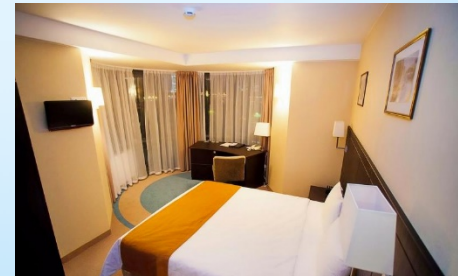

Each of our rooms features stylish décor and a work space, along with convenient amenities like cable TV. For your dining convenience, visit Park Café and Terrace or our Park Bar for fresh, tasty food and drinks. Work out in our fitness center, and stay connected with free high-speed wireless internet throughout the hotel. Additionally, the Park Inn offers 124 square meters of meeting space, providing an ideal event venue in the Russian capital.

Average price for a group menu from 15EUR per person

St.Petersburg

3* Hotels

Rossiya

"Rossiya" Hotel – is one of the best three-star hotels in St. Petersburg. The hotel complex has a modern infrastructure for a comfortable tourist holiday, and for business trips to the Northern capital. In 2018, we carried out a complete renovation of the number of rooms. At your service, there are 392 modern comfortable rooms of Standard, Business, Comfort and Suite categories. The hotel is conveniently located a five minute walk from Park Pobedy metro station, which will allow you to easily reach any point of the city. The historical center of St. Petersburg is 15 minutes away. The new EXPOFORUM convention-and-exhibition centre is just 20 minutes by car from the hotel. Pulkovo International Airport is 10 km away.

St.Petersburg

3* Hotels

Baltiia

A new cozy hotel, located in the historical and business part of Viborgsky district, 5 minutes' walk to metro station, close to the city center and major tourist attractions.