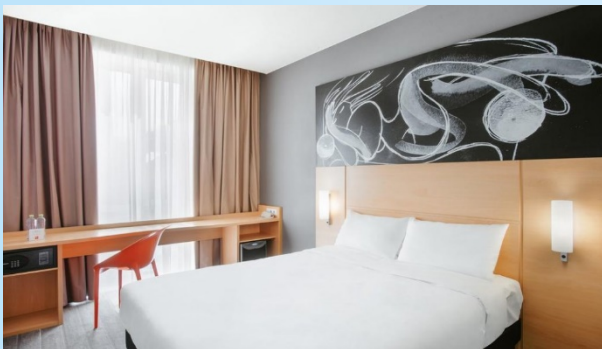

Moscow

3* Hotels

Ibis Moscow Oktyabrskoye Pole Hotel

The designer 3-star Ibis Moscow Oktyabrskoye Pole Hotel provides 24-hour front desk, dry cleaning and shoe shine to ensure guests a comfortable stay.

The venue is located in Schukino district, 3.1 km from Megasport Arena. The city center is 9 km away from the accommodation.

Ibis Moscow Oktyabrskoye Pole Hotel has modern rooms fitted with individual climate control, coffee/tea makers, a work desk, music system and soundproof windows. In-room self-catering facilities include a fridge and a stove.